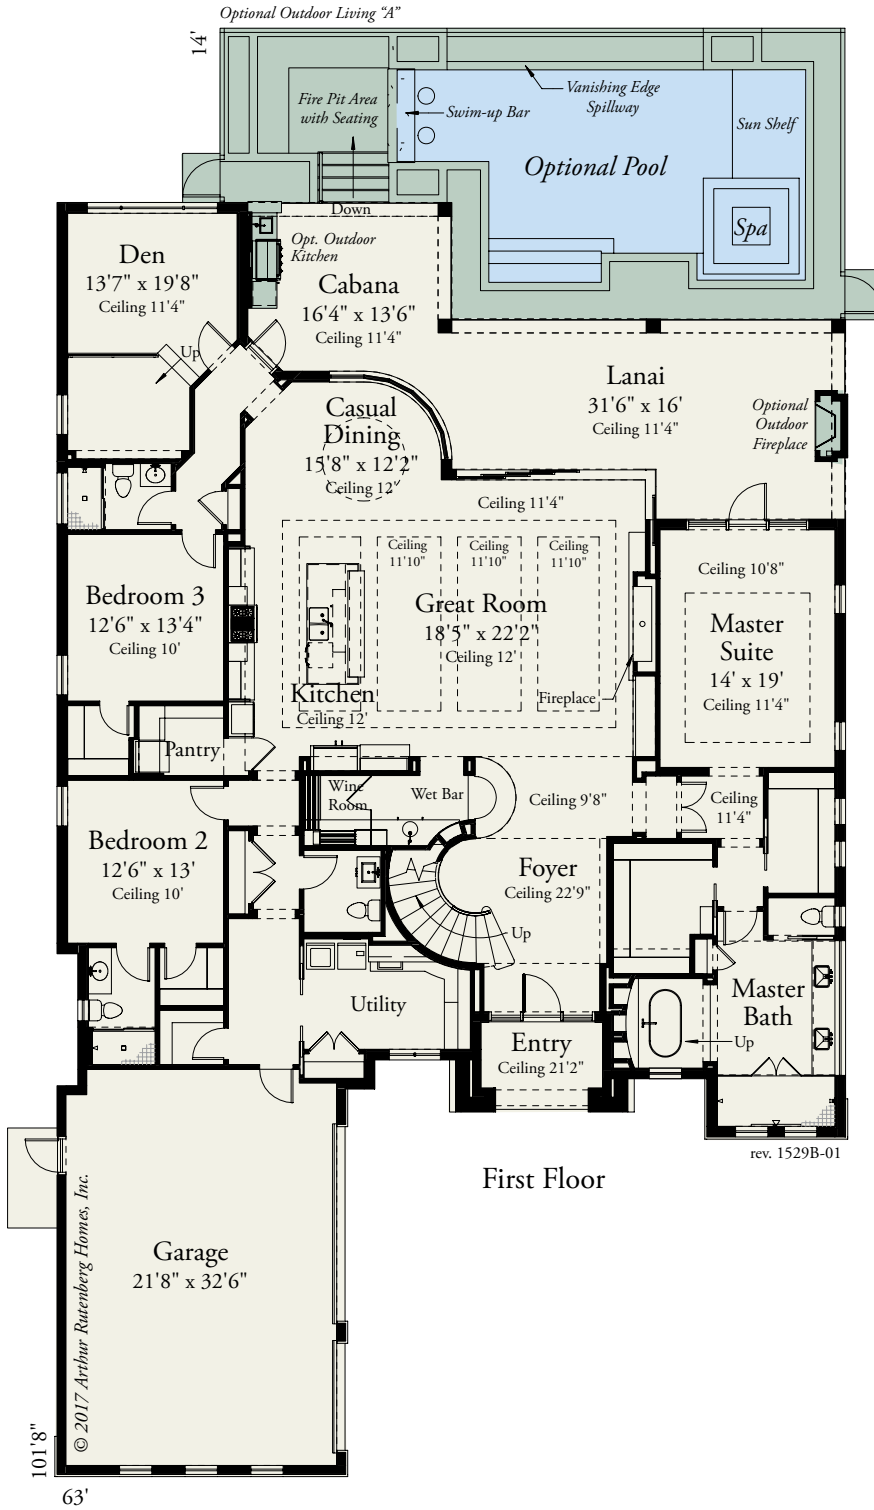

Laguna

1529

4 BEDROOMS / 4.5 BATHS / DEN / GREAT ROOM / BONUS ROOM / 4,433 SQ FT (varies by elevation)

First Floor

Second Floor