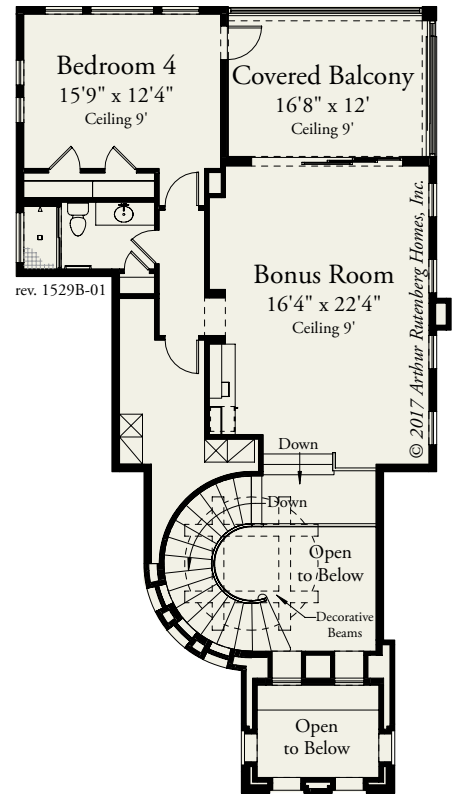

Laguna

1529

4 BEDROOMS / 4.5 BATHS / DEN / GREAT ROOM / BONUS ROOM / 4,433 SQ FT (varies by elevation)

First Floor

Second Floor