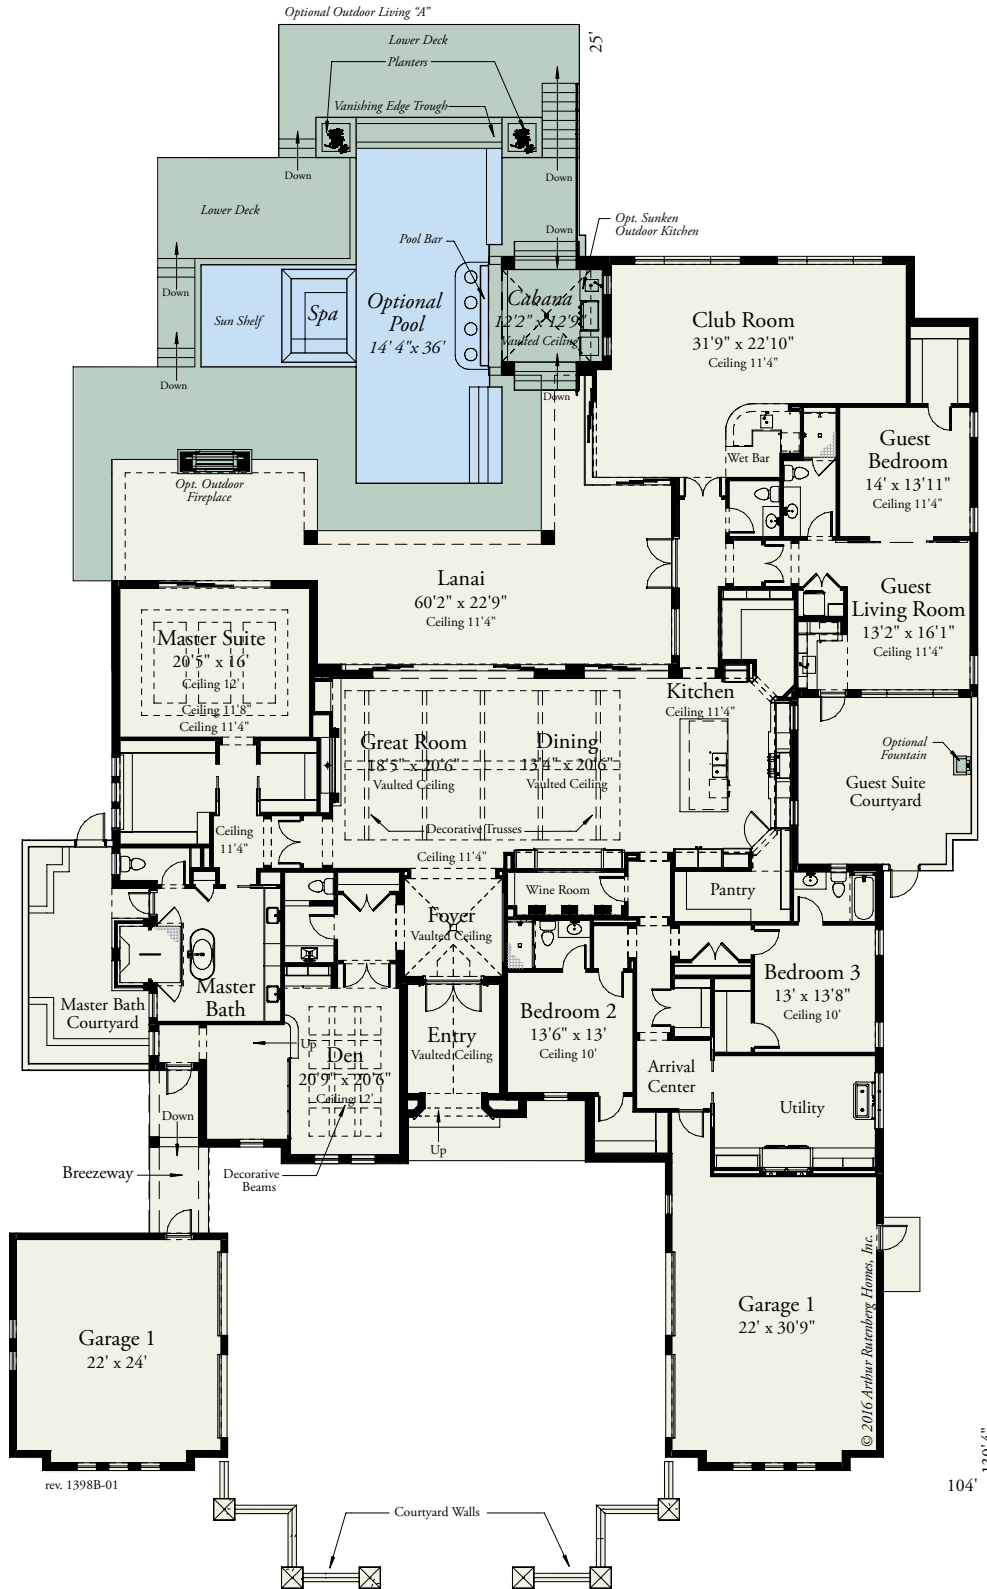

# Modena

1398

4 BEDROOMS / 4 FULL BATHS / 2 HALF BATHS / GREAT ROOM / DEN / CLUB ROOM / 5,659 SQ FT (varies by elevation)

rev. 1398B-01

104'

130' 4"