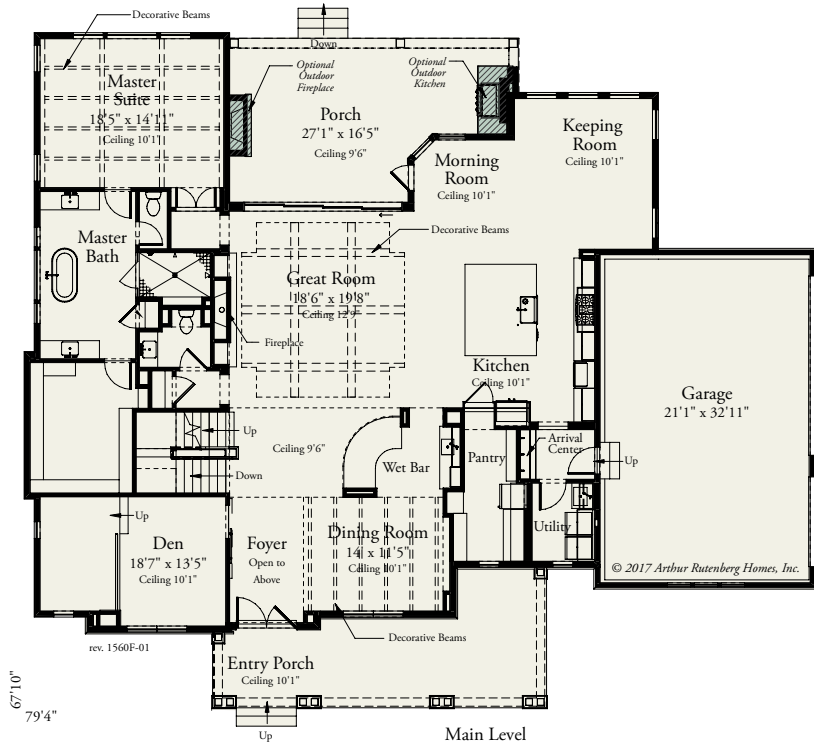

Hyde Park

1560

5 BEDROOMS / 5 BATHS / DEN / GREAT ROOM / 4,925 SQ FT (varies by elevation)

67'10"
79'4"