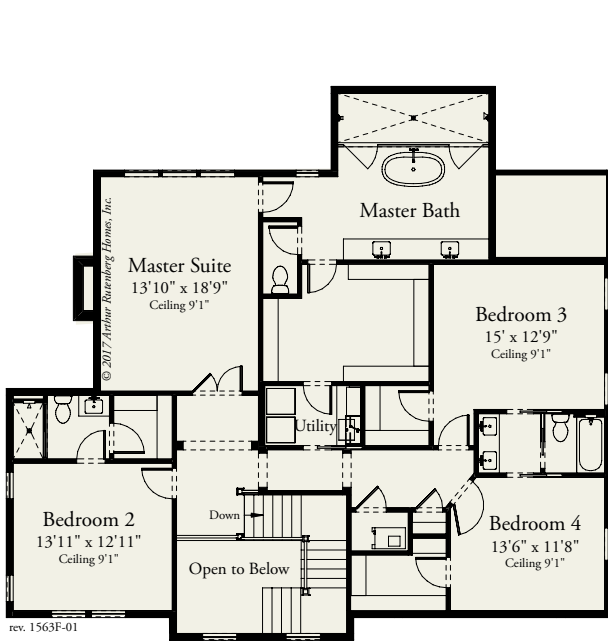

Lincoln

1563

4 BEDROOMS / 3.5 BATHS / DEN / GREAT ROOM / 4,007 SQ FT (varies by elevation)

Upper Level

Main Level

Optional Finished Lower Level

61'4" 73'10"