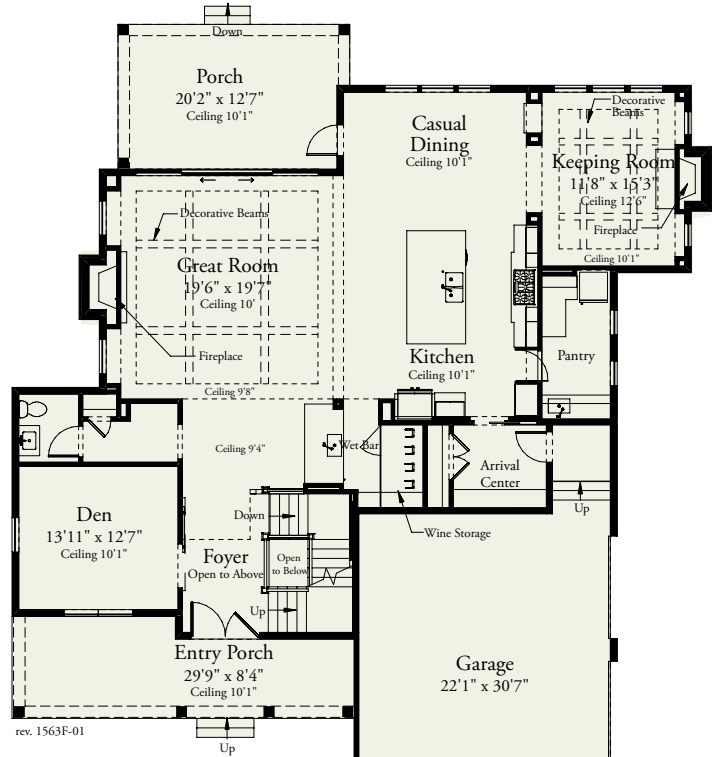

Lincoln

1563

4 BEDROOMS / 3.5 BATHS / DEN / GREAT ROOM / 4,007 SQ FT (varies by elevation)

Upper Level

Main Level

Optional Finished Lower Level

61'4" 73'10"