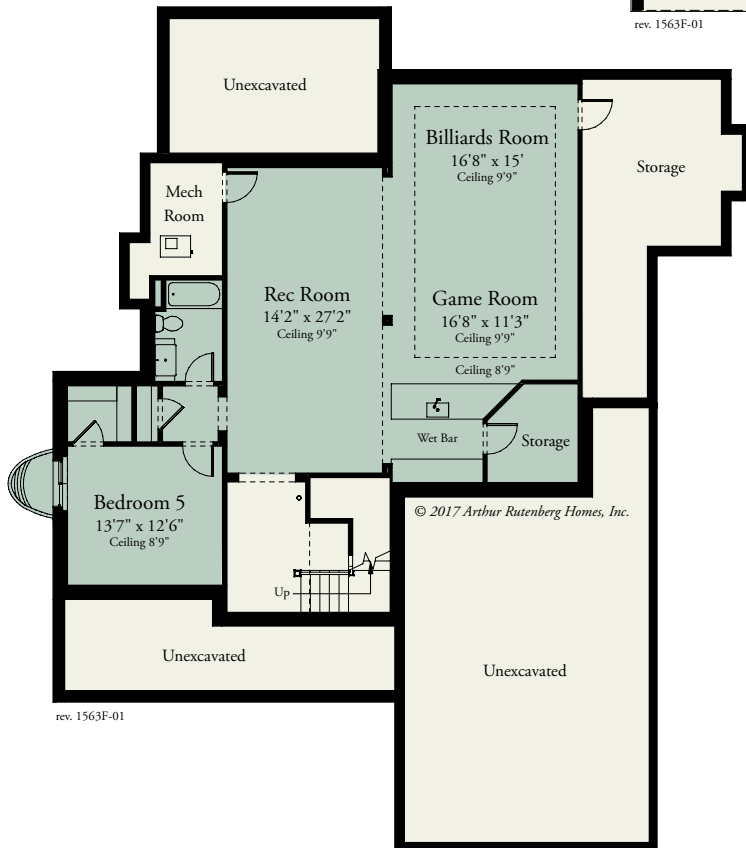

Lincoln

1563

4 BEDROOMS / 3.5 BATHS / DEN / GREAT ROOM / 4,007 SQ FT (varies by elevation)

Upper Level

Main Level

Optional Finished Lower Level

61'4" 73'10"