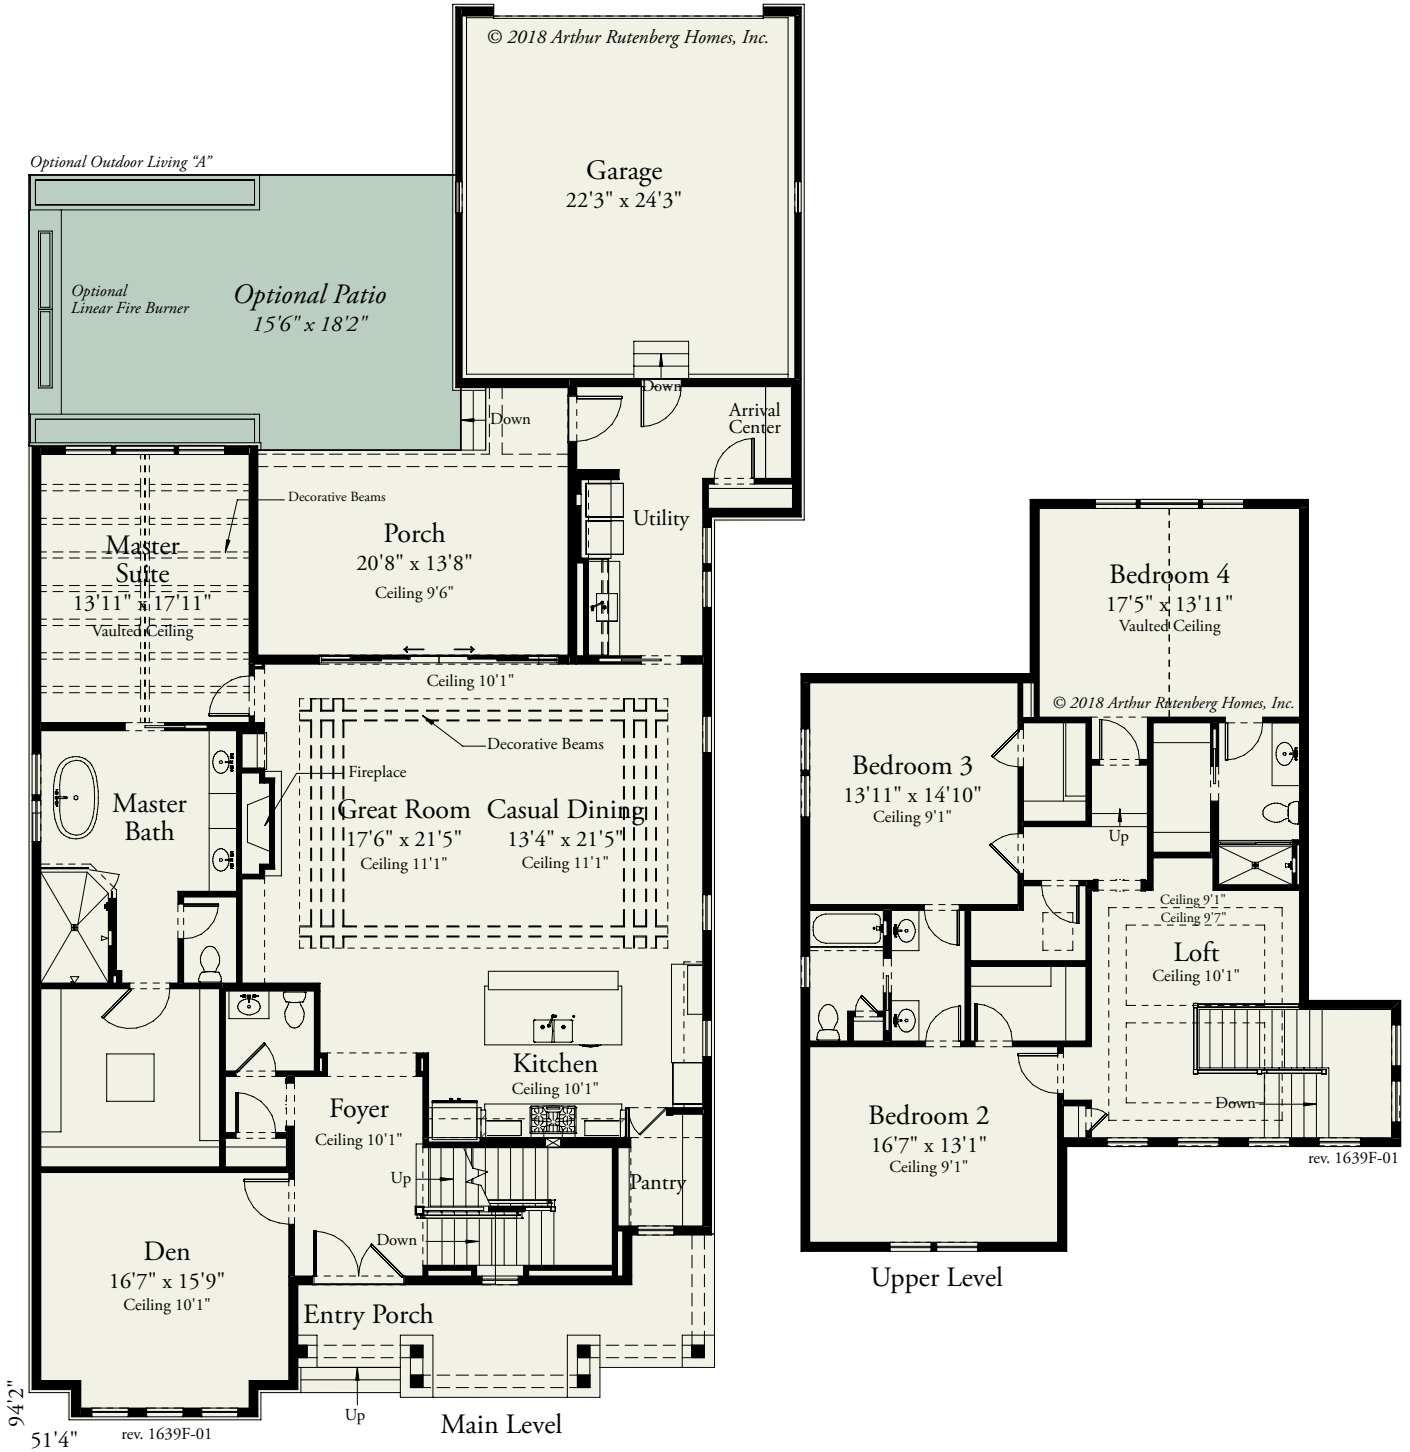

Darby

1639

4 BEDROOMS / 4.5 BATHS / DEN / GREAT ROOM / LOFT / 3,948 SQ FT (varies by elevation)

Unfinished Lower Level not shown