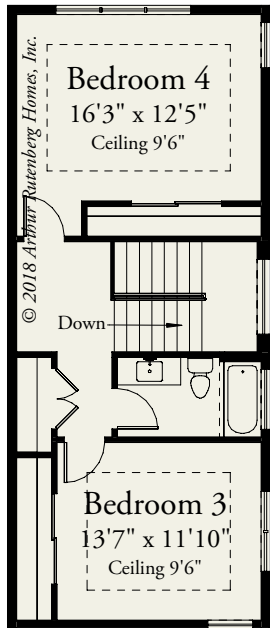

# Rialto

1658

4 BEDROOMS / 3 BATHS / GREAT ROOM / FLEX ROOM / 3,337 SQ FT (varies by elevation)

Second Floor