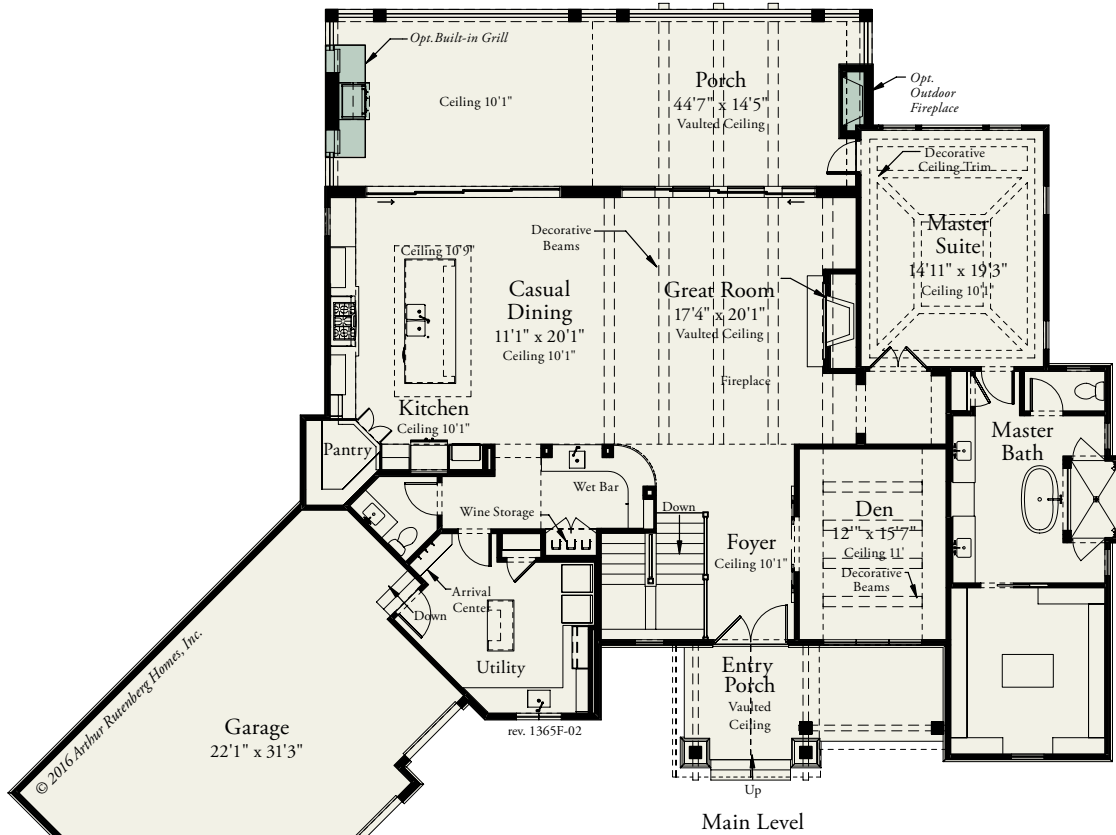

# Ridgecrest

1365

3 BEDROOMS / 3 FULL BATHS / 2 HALF BATHS / GREAT ROOM / DEN / REC ROOM / 3,948 SQ FT

80'2"  
90'11"