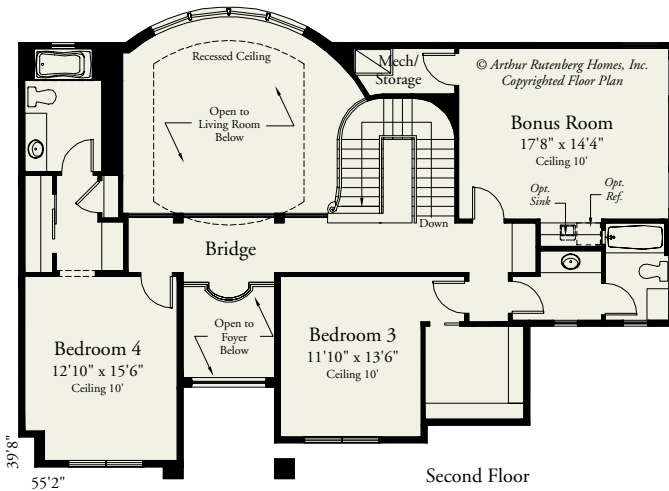

Jacaranda V

4 BEDROOMS / 5 BATHS / DEN / LIVING ROOM / LEISURE ROOM / BONUS ROOM / 4,723 SQ FT (varies by elevation)

© Arthur Rutenberg Homes, Inc. Copyrighted Floor Plan
 rev. 412-01
 100' 1152" w/ Optional Pool and Extended Lanai
 70'