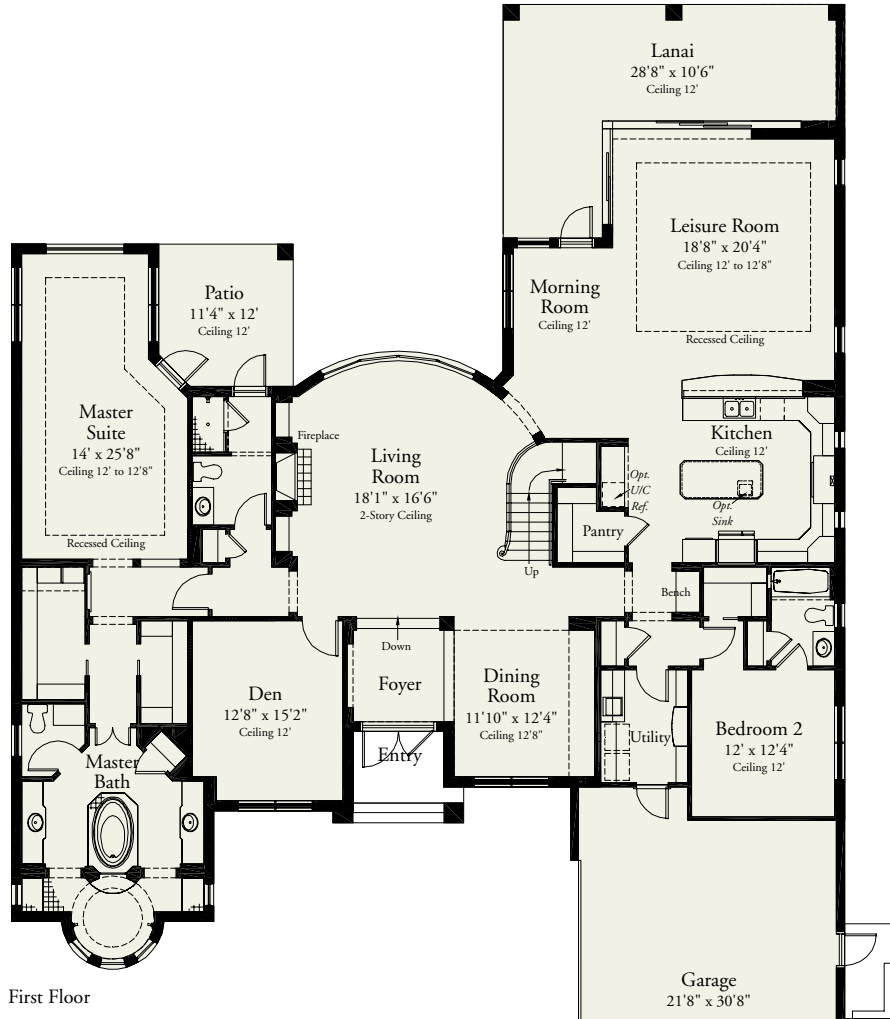

Jacaranda V

4 BEDROOMS / 5 BATHS / DEN / LIVING ROOM / LEISURE ROOM / BONUS ROOM / 4,723 SQ FT (varies by elevation)

© Arthur Rutenberg Homes, Inc. Copyrighted Floor Plan
 rev. 412-01
 100' 1152" w/ Optional Pool and Extended Lanai
 70'