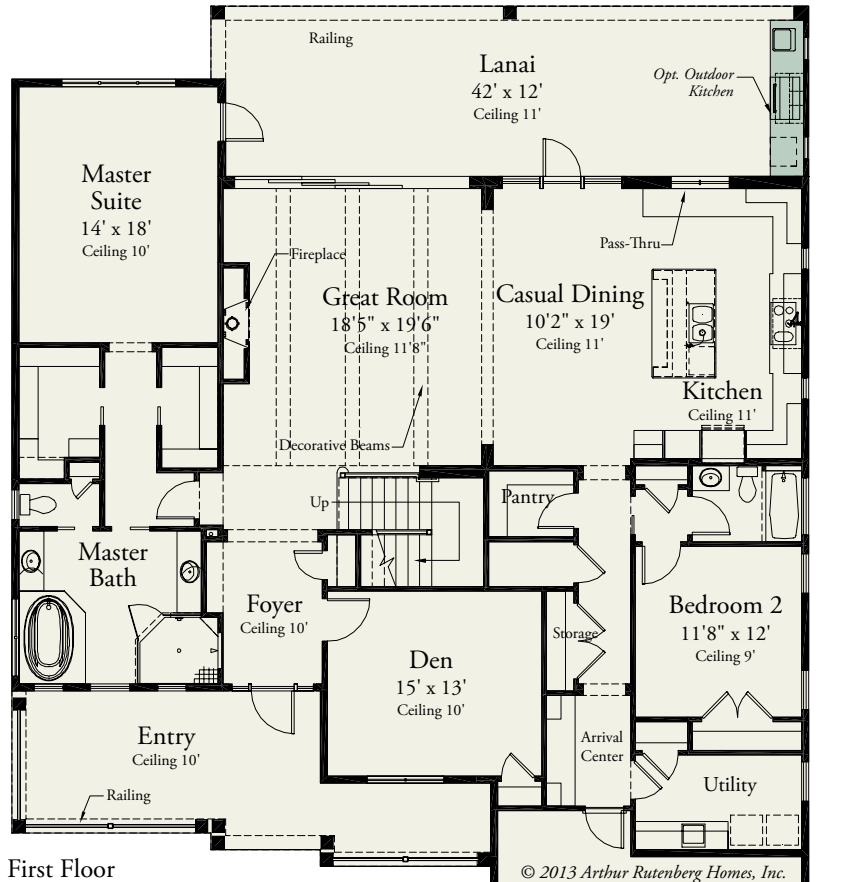

St. Thomas

1252

3BEDROOMS / 3.5 BATHS / DEN / GREAT ROOM / BONUS ROOM / 3,364 SQ FT (varies by elevation)

rev. 1252F-01

56' 80'