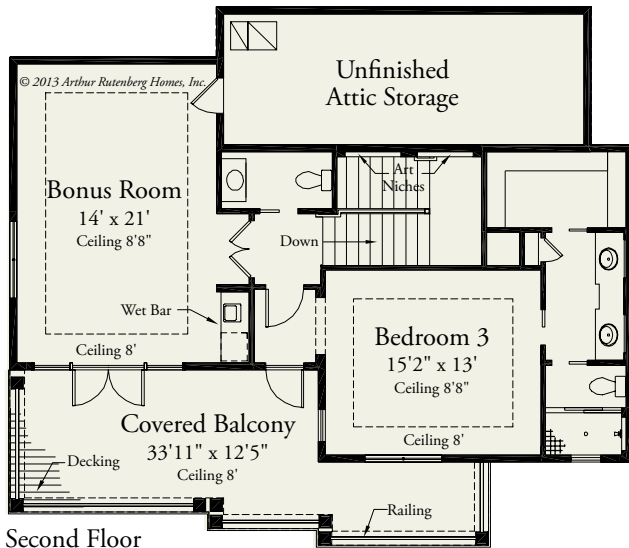

St. Thomas

1252

3BEDROOMS / 3.5 BATHS / DEN / GREAT ROOM / BONUS ROOM / 3,364 SQ FT (varies by elevation)

rev. 1252F-01

56' 80'