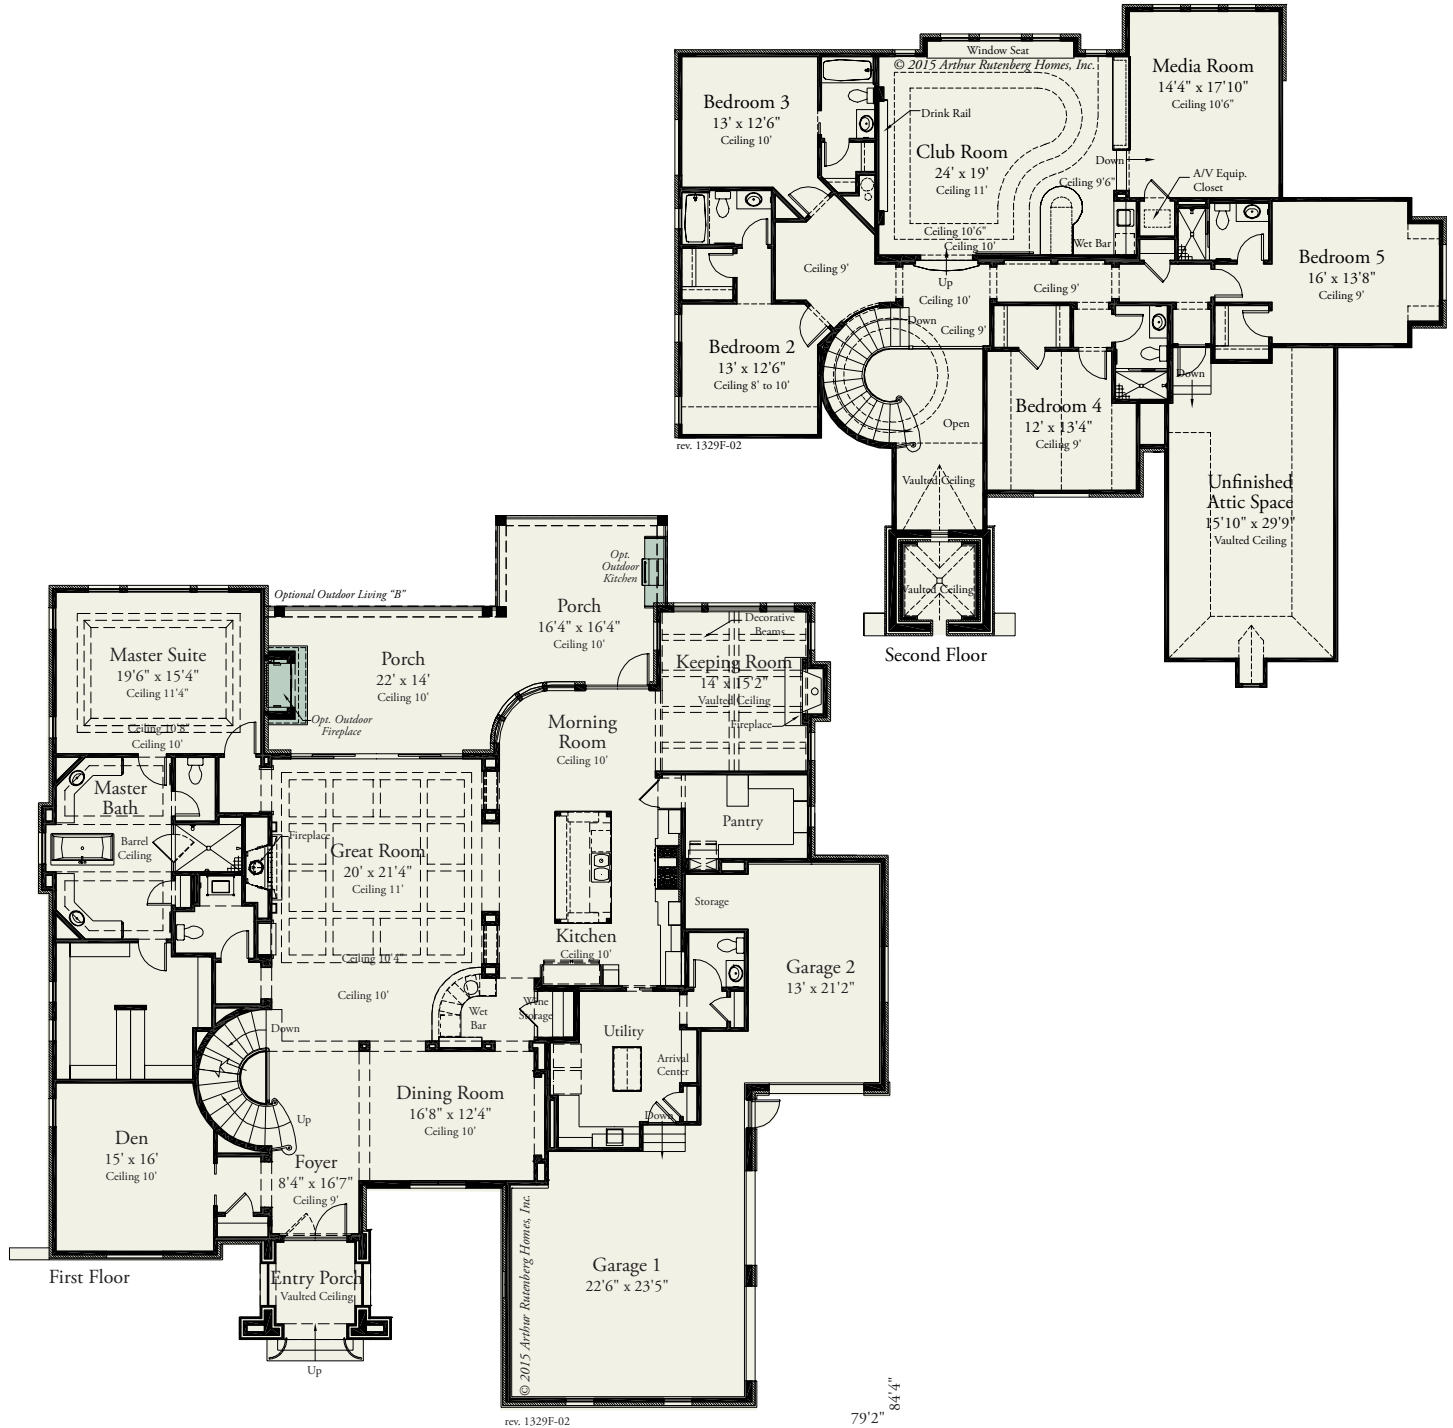

Bordeaux

1329

5 BEDROOMS / 5 FULL BATHS / 2 HALF BATHS / GREAT ROOM / DEN / CLUB ROOM / MEDIA ROOM / 6,033 SQ FT (varies by elevation)

Basement with finished lower vestibule not shown.