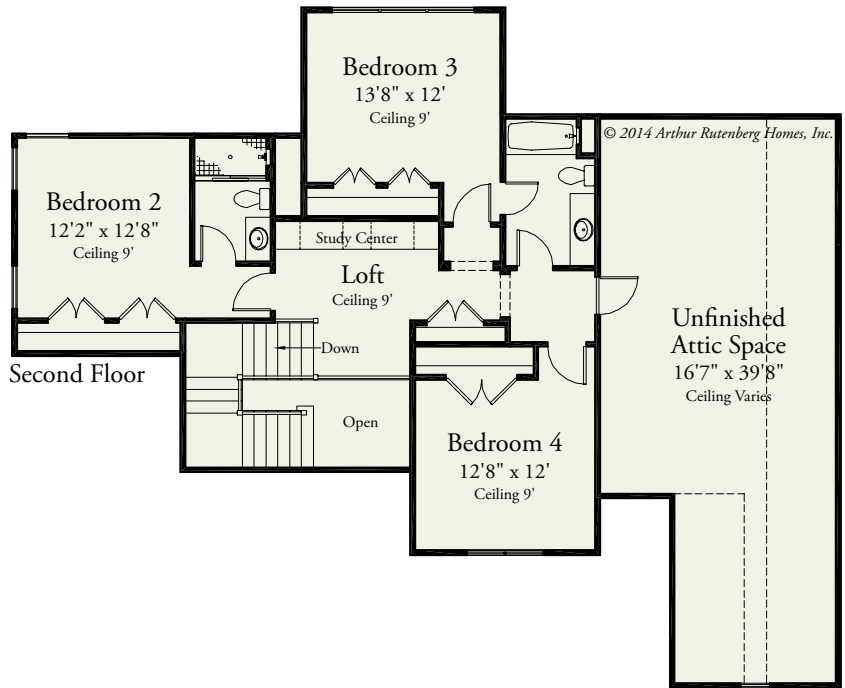

Willowbrook

1346

4 BEDROOMS / 3.5 BATHS / GREAT ROOM / DEN / UNFINISHED BASEMENT* / 3,409 SQ FT (varies by elevation)

* Basement not shown.