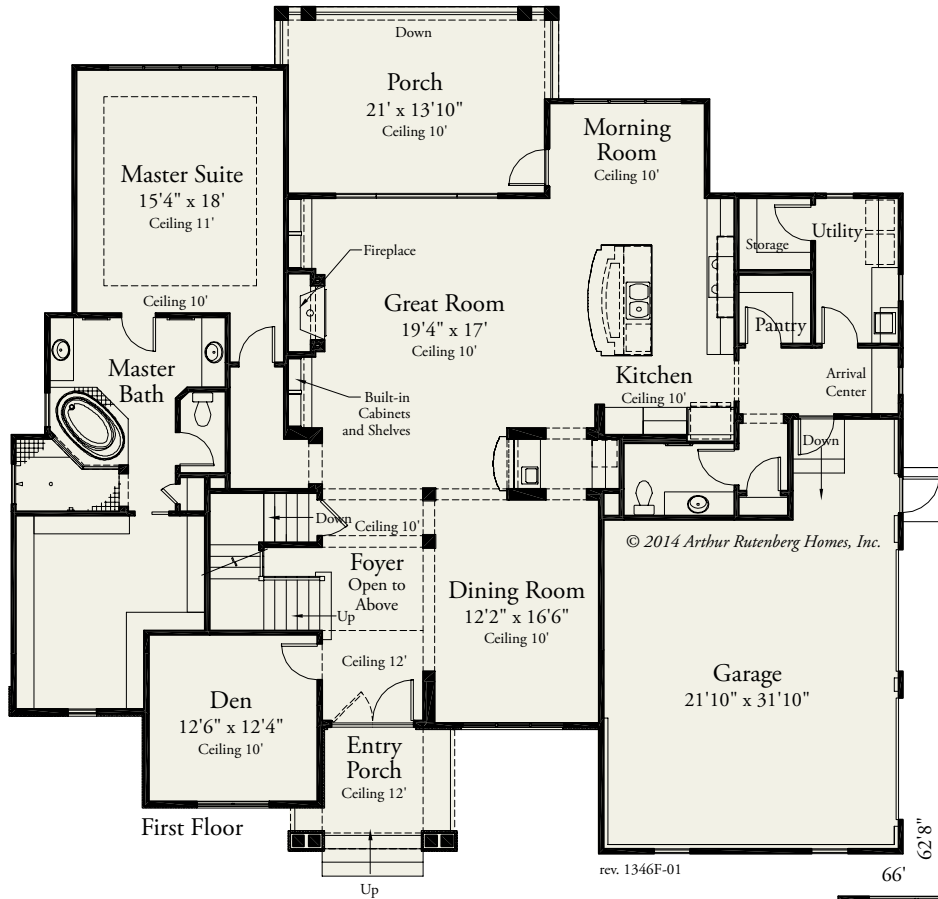

Willowbrook

1346

4 BEDROOMS / 3.5 BATHS / GREAT ROOM / DEN / UNFINISHED BASEMENT* / 3,409 SQ FT (varies by elevation)

* Basement not shown.