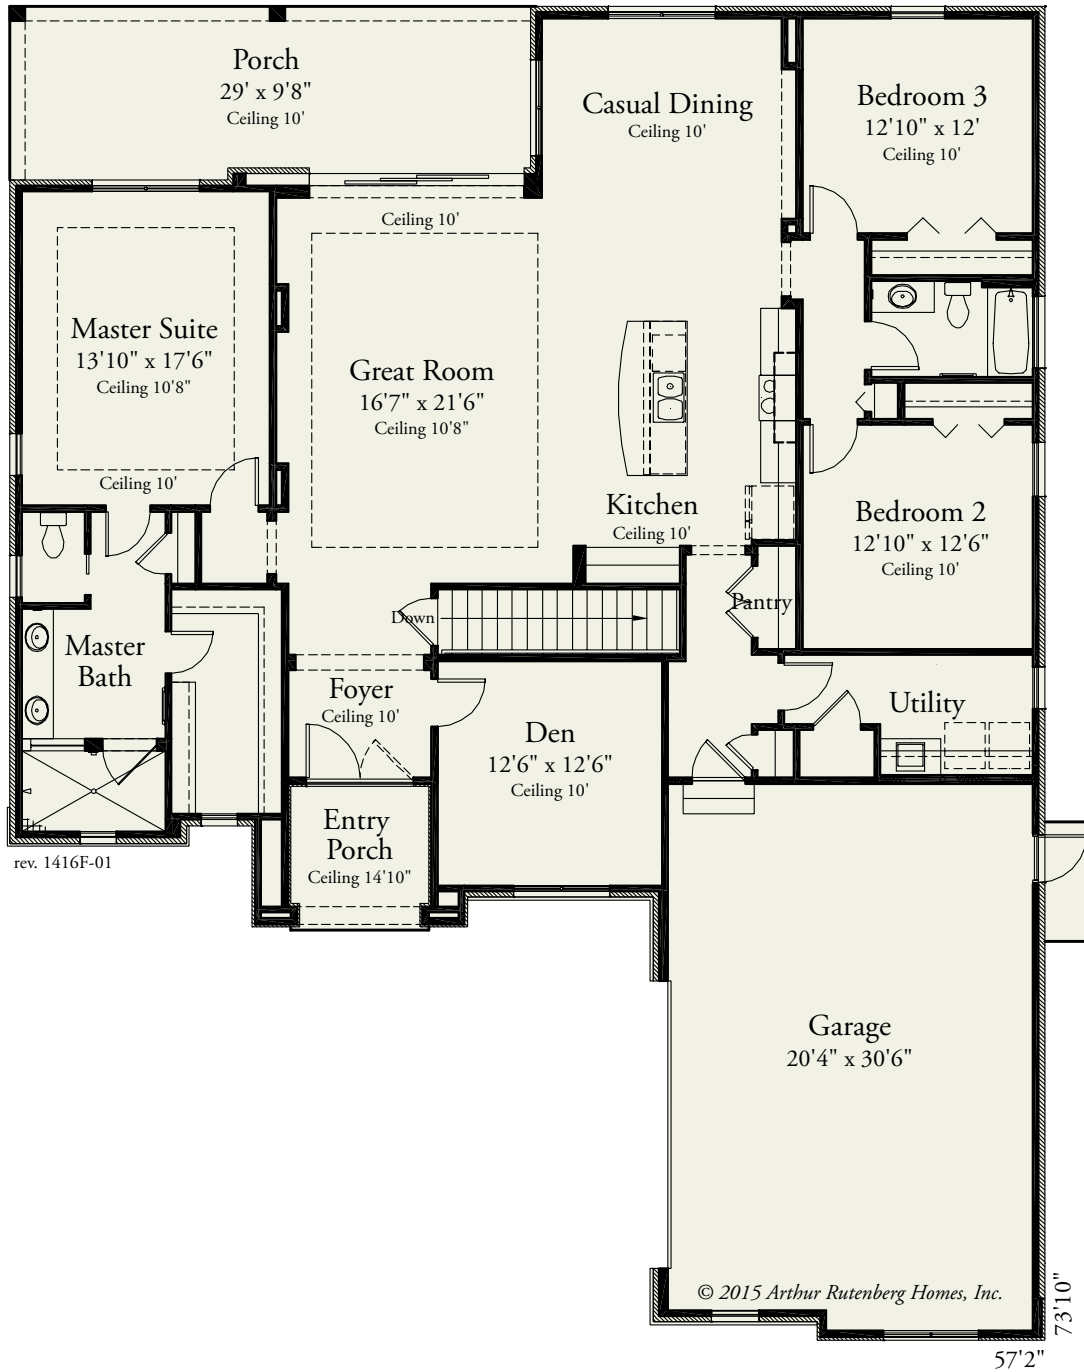

Turtle Bay

1416

3 BEDROOMS / 2 BATHS / GREAT ROOM / DEN / BASEMENT* / 2,308 SQ FT (varies by elevation)

*Basement with finished lower vestibule not shown.
Ask your sales consultant for details.