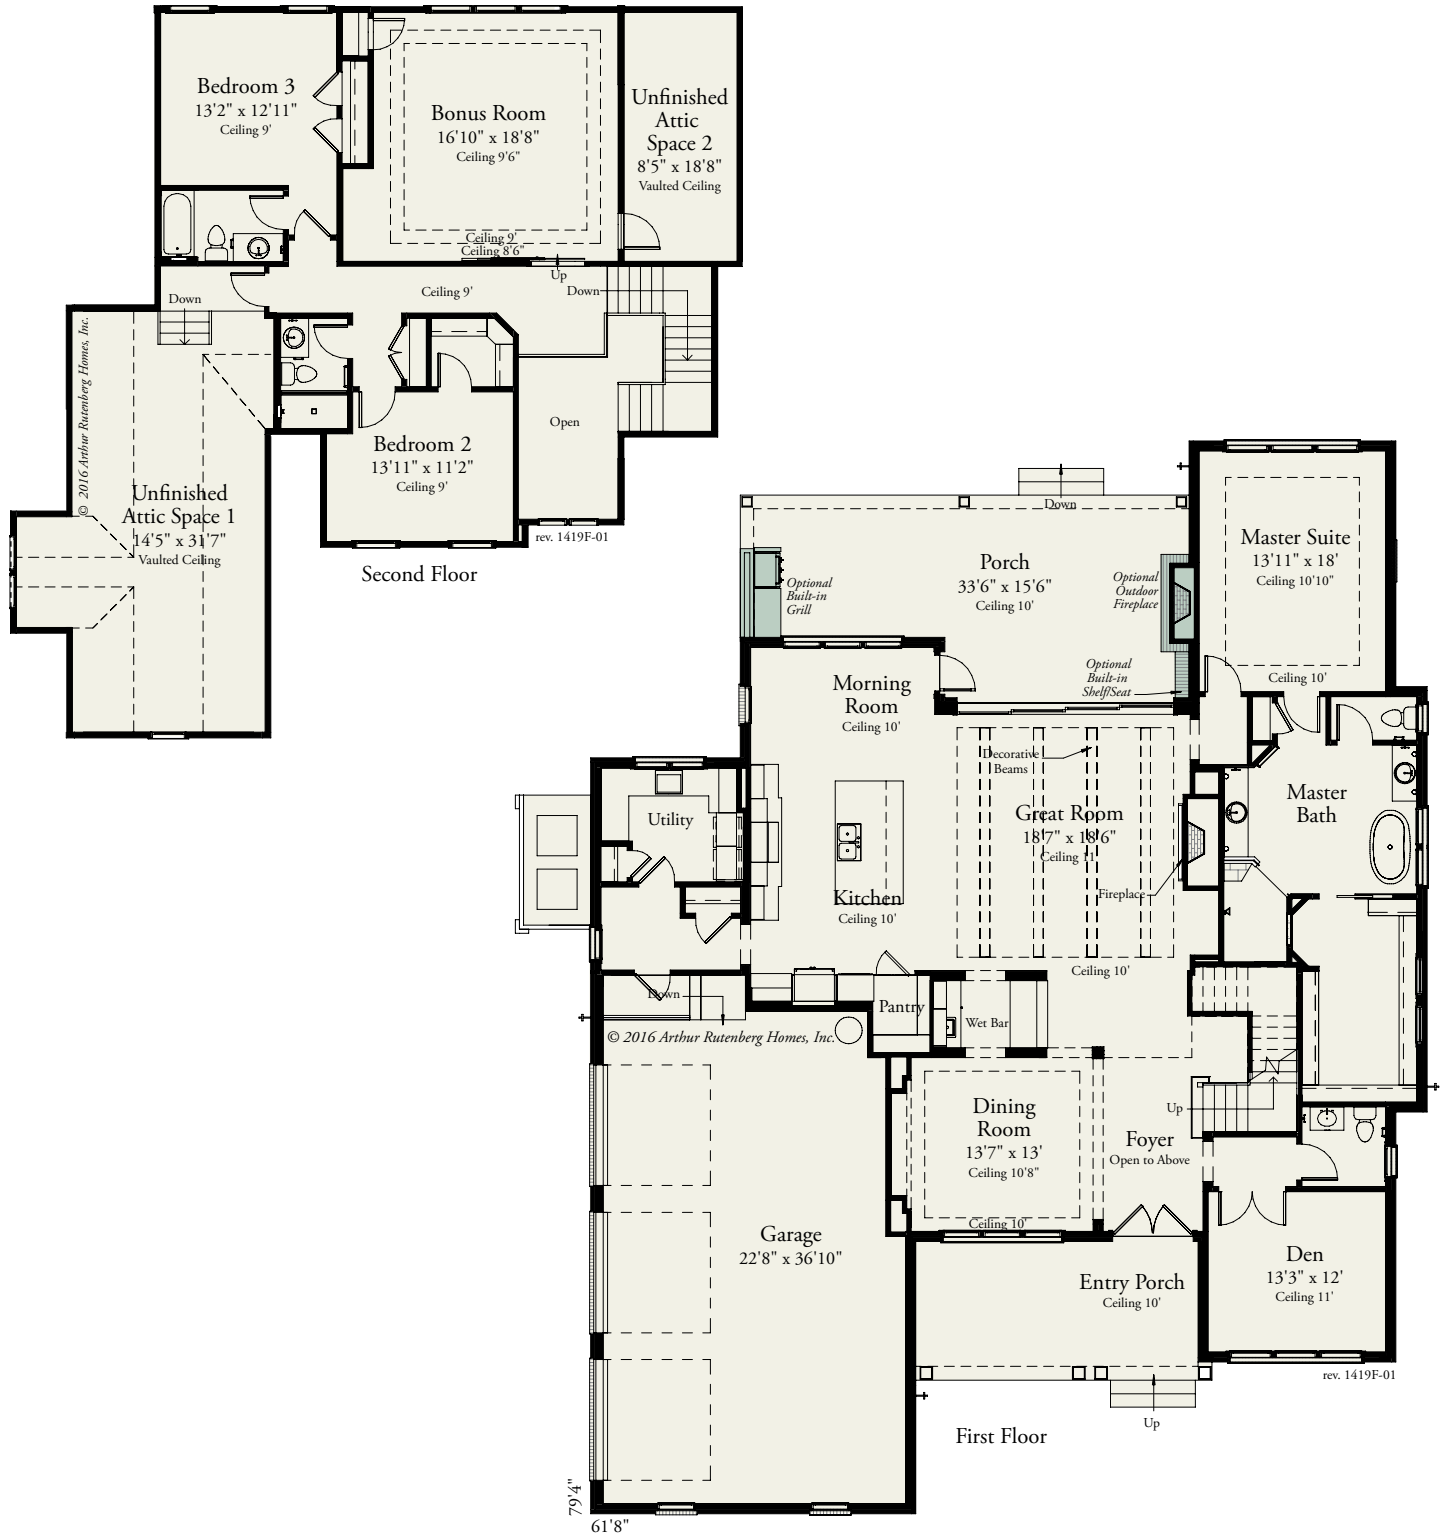

# Woodcliff

1419

3 BEDROOMS / 3.5 BATHS / GREAT ROOM / DEN / BONUS ROOM / 3,543 SQ FT (varies by elevation)

Arthur  Rutenberg Homes  
 ArthurRutenbergHomes.com

For representation only. Actual plan may vary.