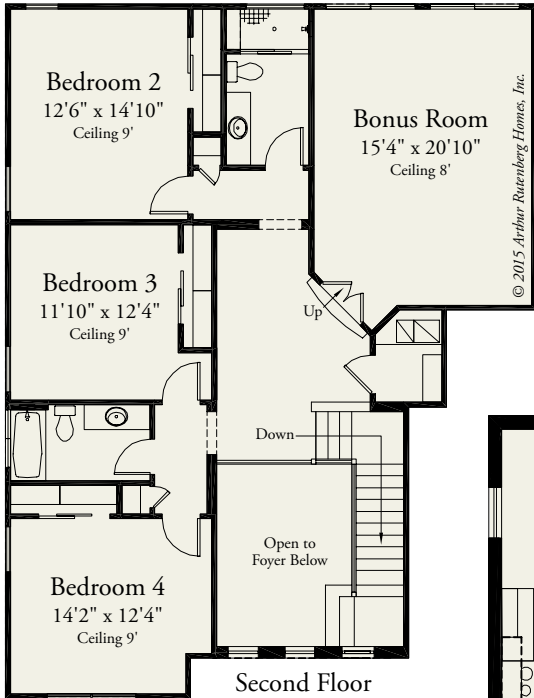

Pebble Beach

1388

4 BEDROOMS / 3.5 BATHS / DEN / GREAT ROOM / BONUS ROOM / 3,925 SQ FT (varies by elevation)

rev. 1388B-01

rev. 1388B-01

59' 6 3/4"