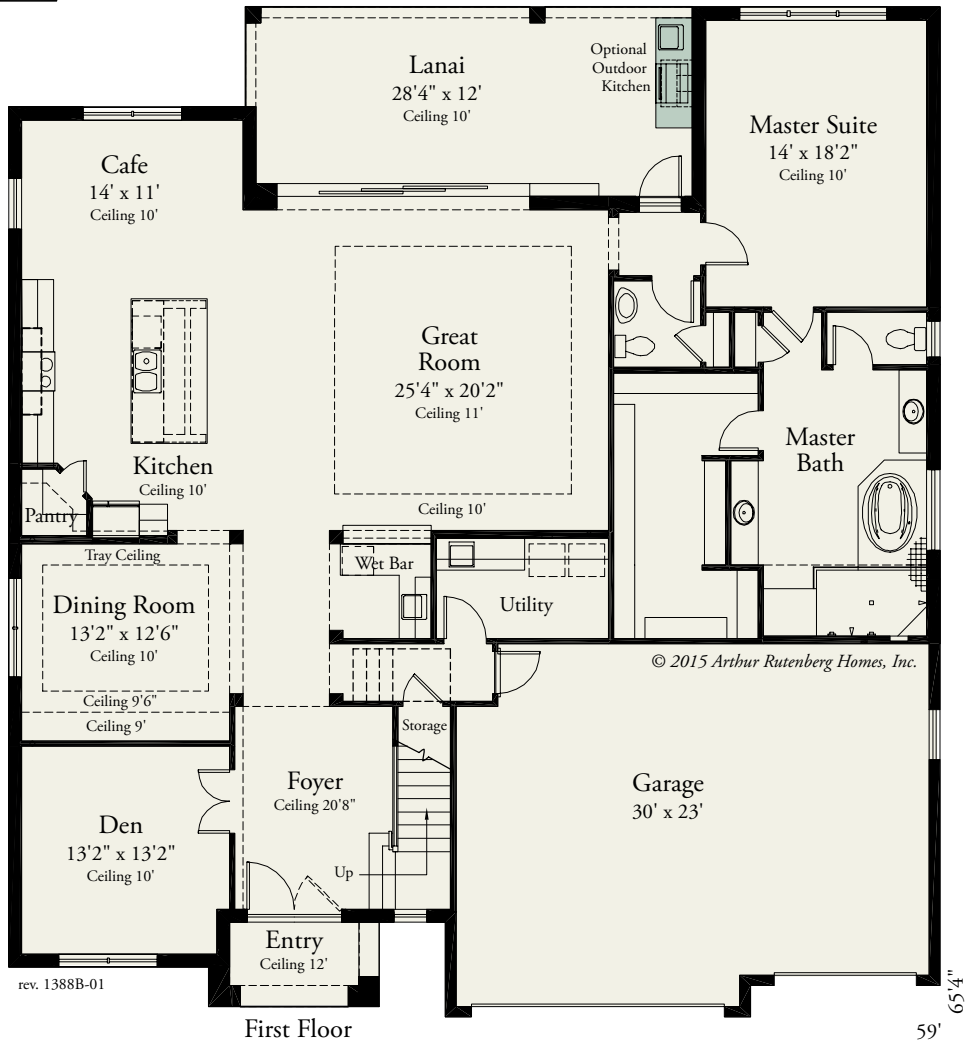

Pebble Beach

1388

4 BEDROOMS / 3.5 BATHS / DEN / GREAT ROOM / BONUS ROOM / 3,925 SQ FT (varies by elevation)

rev. 1388B-01

rev. 1388B-01

59' 6 3/4"