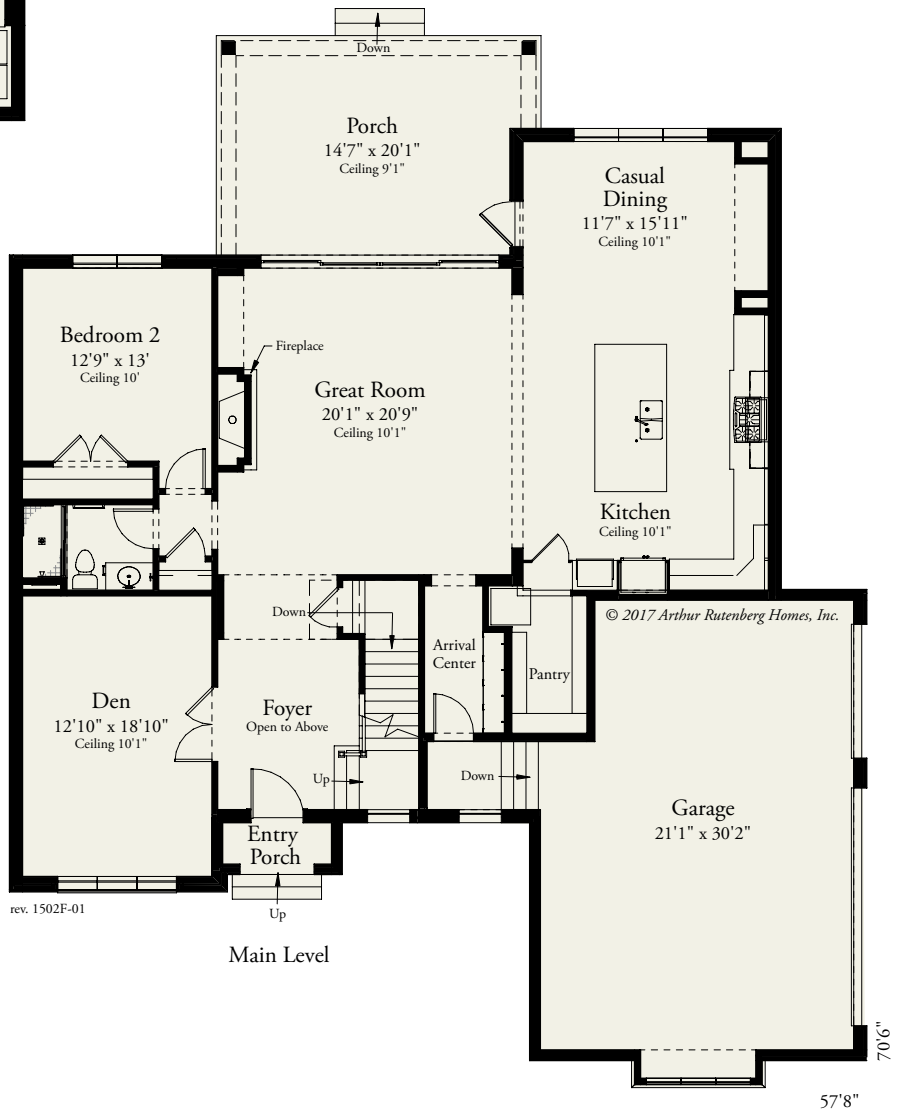

4 BEDROOMS / 3 BATHS / DEN / GREAT ROOM / 3,569 SQ FT (varies by elevation)

rev. 1502F-01

rev. 1502F-01

57'8"

7'06"