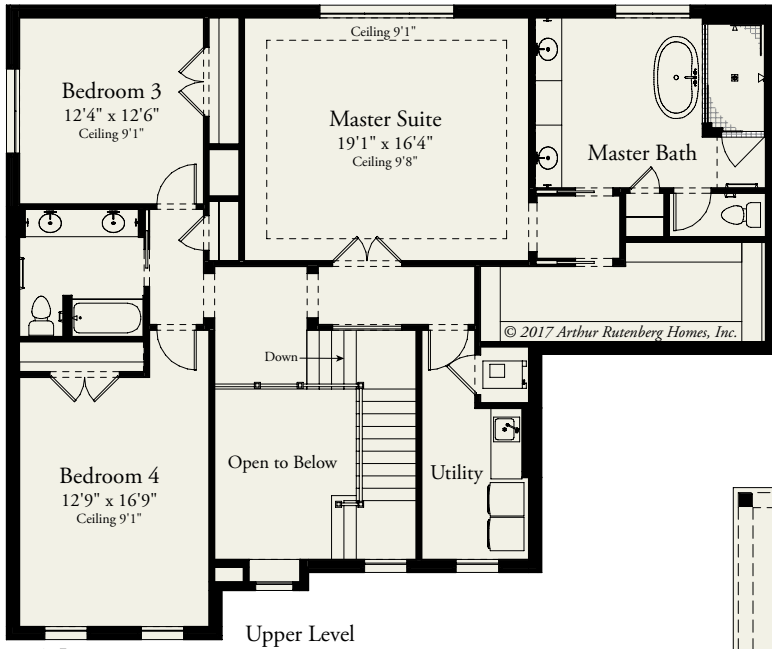

4 BEDROOMS / 3 BATHS / DEN / GREAT ROOM / 3,569 SQ FT (varies by elevation)

rev. 1502F-01

rev. 1502F-01

57'8"

7'06"